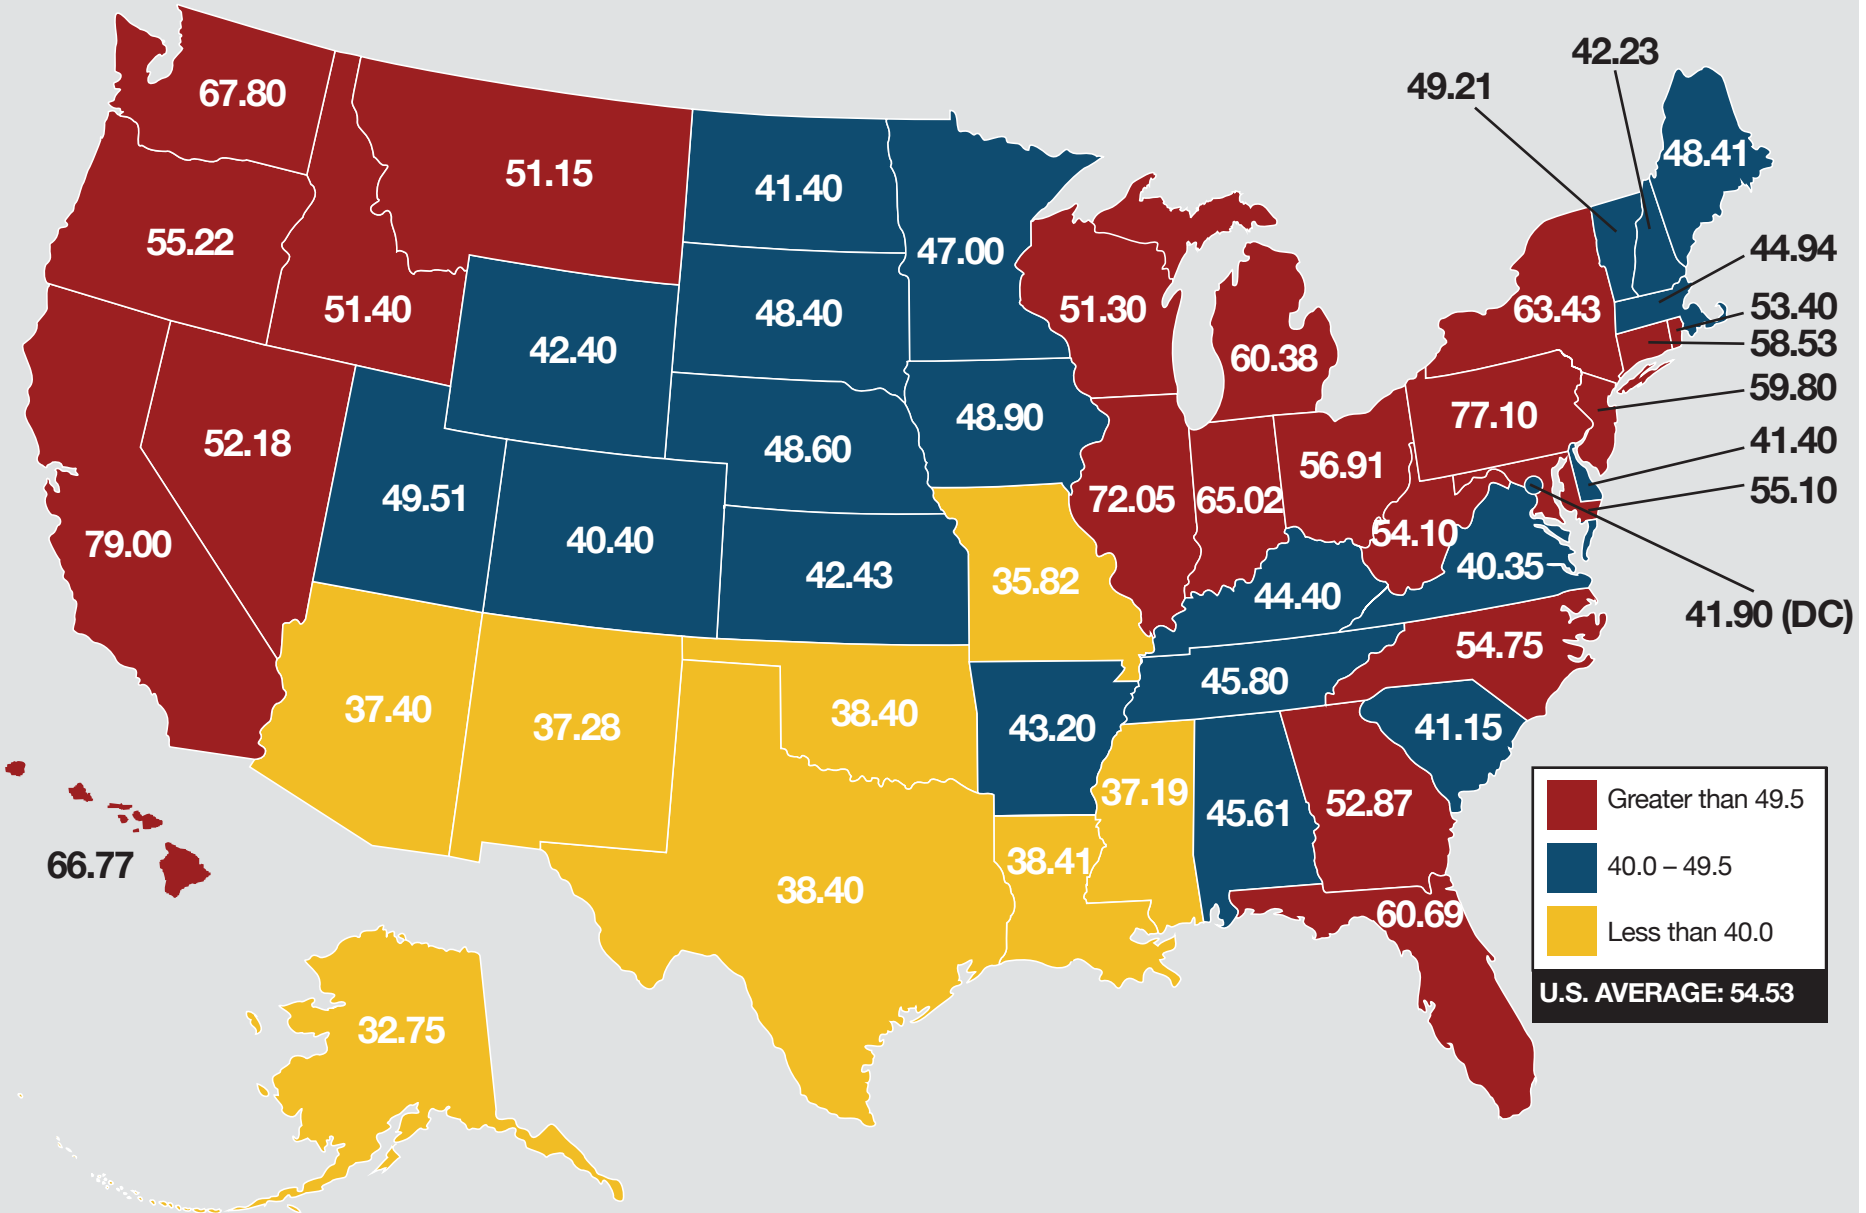

GASOLINE TAXES

COMBINED LOCAL, STATE AND FEDERAL (CENTS PER GALLON)
RATES EFFECTIVE 01/01/2020

Loren