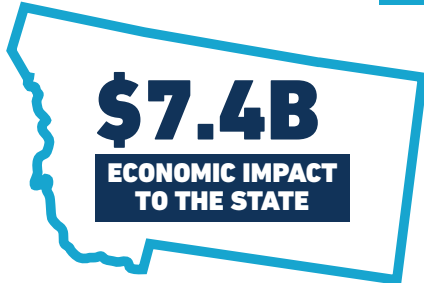

Montana's Workforce and Economy: Powered by Natural Gas and Oil

Montana's natural gas and oil supports more than 56,000 jobs, provides over \$3.7 billion in wages and contributes more than \$7.4 billion to the state's economy. America's natural gas and oil powers every sector of the U.S. economy and reaches every facet of our lives, from heating our homes and fueling transportation to supporting the manufacture of products we use every single day. Across the country, 10.8 million jobs are supported by U.S. natural gas and oil, which represents 5.4% of the nation's total employment.¹

MONTANA'S ENERGY WORKFORCE

56K

JOBS

2x

**THE CAPACITY OF
WASHINGTON-
GRIZZLY STADIUM**

Good jobs mean community-supporting wages that are spent on homes, in local restaurants, and at car dealerships and small businesses. Among natural gas and oil jobs, the average wage is 65% greater than the U.S. average.²

MONTANA'S ECONOMY

\$7.4B

**ECONOMIC IMPACT
TO THE STATE**

Natural gas and oil is used in every other U.S. industry from manufacturing and services to construction, wholesale and retail.

56K MT JOBS SUPPORTED BY NATURAL GAS & OIL